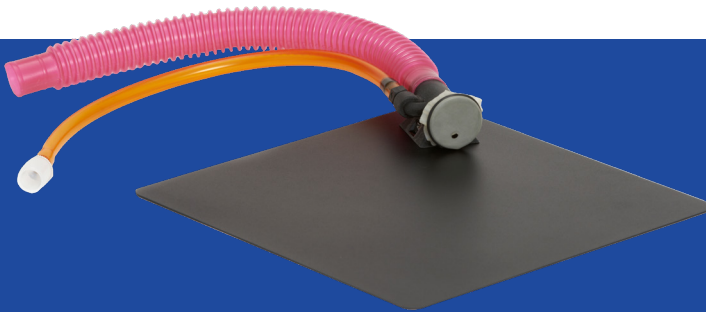

SOMNI
SCIENTIFIC

NRB SYSTEM

NRB System (Non Re-breathing System)

Somni Scientific's Passive style Non Re-Breathing Mouse or Rat Nose Cone System was developed to help minimize exposure to users while also adding key features to simplify the process for the technician.

A magnetic base has been added to the nose cone eliminating the need to tape down the device. Magnetic animal positioners are also included to help the user keep the animal in the ideal position during their procedure. 10mm thick latex material provides a proper seal around the rodent's nose, keeping the gases inside the nose cone and minimizing waste gas exposure in the workplace.

FEATURES:

- Magnetic Base
- Magnetic Animal Positioners
- Low Flow Design
- 19mm or 15mm for Waste Gas Scavenging
- Color Coded Tubing

INCLUDES:

- 12x12 Coated Steel Work Base
- 2'x 6" 10mm Latex material
- 5 O-Rings to hold Latex
- 2 Animal Positioners