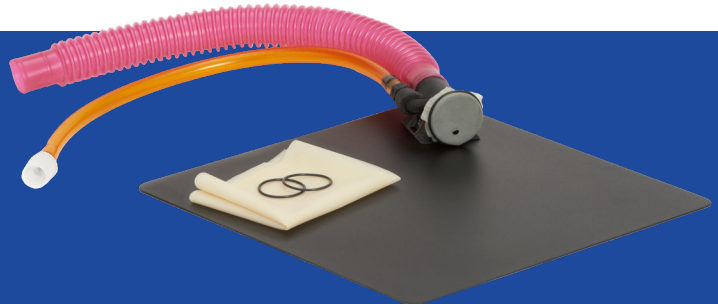

SOMNI
SCIENTIFIC

NRB SYSTEM

NRB System (Non Re-breathing System)

Somni Scientific's Passive style Non Re-Breathing Mouse or Rat Nose Cone System was developed to help minimize exposure to users while also adding key features to simplify the process for the technician.

A magnetic base has been added to the nose cone eliminating the need to tape down the device. Magnetic animal positioners are also included to help the user keep the animal in the ideal position during their procedure. 10mm thick latex material provides a proper seal around the rodent's nose, keeping the gases inside the nose cone and minimizing waste gas exposure in the workplace.

FEATURES:

- Magnetic Base
- Magnetic Animal Positioners
- Low Flow Design
- 19mm or 15mm for Waste Gas Scavenging
- Color Coded Tubing

INCLUDES:

- 12x12 Coated Steel Work Base
- 2'x 6" 10mm Latex material
- 5 O-Rings to hold Latex
- 2 Animal Positioners